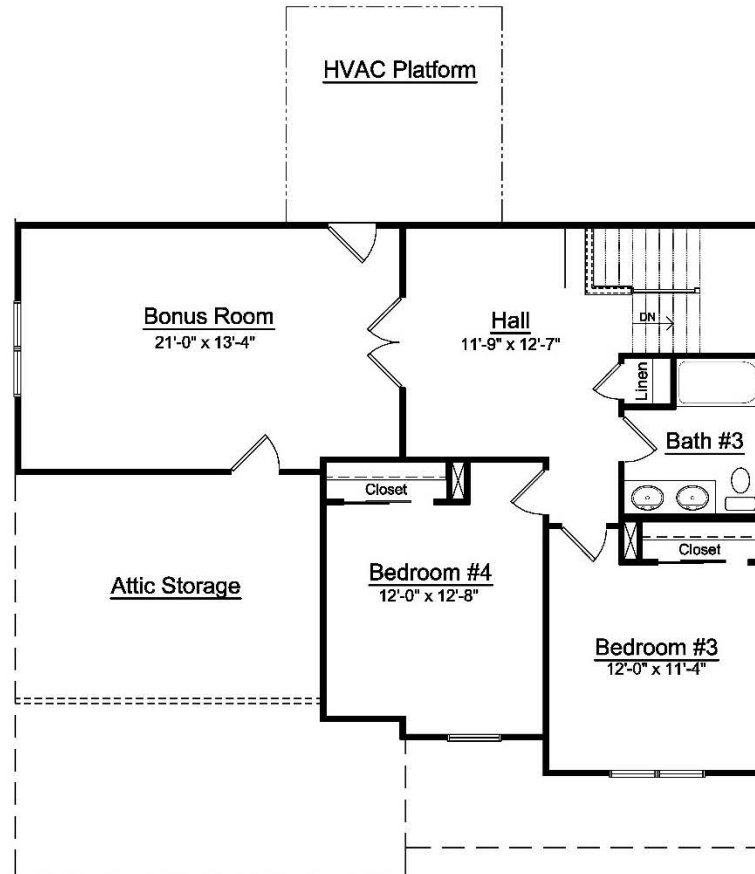

Elevation A

Elevation B Stone Accents

Elevation B

The Ashlyn

The Ashlyn is a great family home; this home features a main bedroom on the first floor along with a guest room. The open concept kitchen and large family room are perfect for family gatherings. Upstairs is perfect for the kids with a spacious bonus room and two bedrooms.

For all elevations, side and front entry garages vary by community.

Note: Exterior detail and trim may vary. Rendering is an artistic interpretation and may not be exact.

The Ashlyn

This four-bedroom home is perfect for families. The large main suite with its elegant bath and large closet on the first level are sure to please. Don't miss the guest suite on the main level. The second-floor features two private bedrooms and a spacious bonus room.

First Floor Plan

Second Floor Plan

Note: Exterior detail and trim may vary. Rendering is an artistic interpretation and may not be exact.