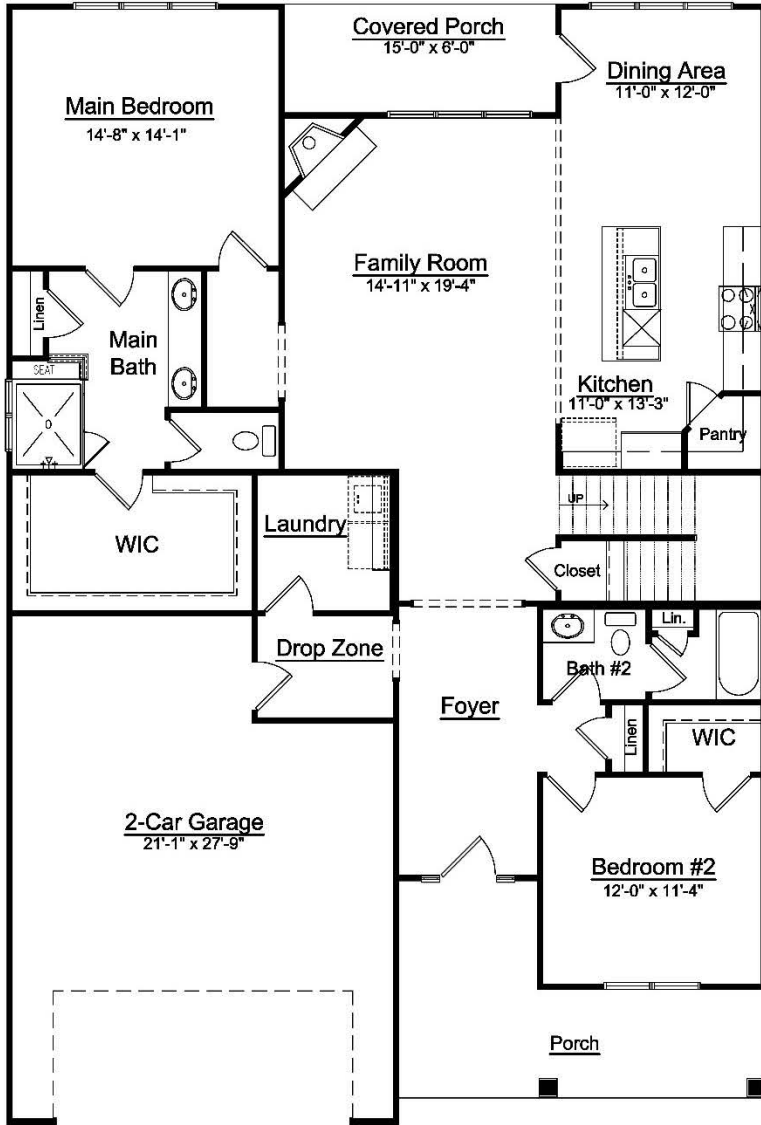

Elevation A

Elevation B Stone Accents

Elevation B

The Ashlyn

The Ashlyn is a great family home; this home features a main bedroom on the first floor along with a guest room. The open concept kitchen and large family room are perfect for family gatherings. Upstairs is perfect for the kids with a spacious bonus room and two bedrooms.

For all elevations, side and front entry garages vary by community.

Note: Exterior detail and trim may vary. Rendering is an artistic interpretation and may not be exact.

The Ashlyn

This four-bedroom home is perfect for families. The large main suite with its elegant bath and large closet on the first level are sure to please. Don't miss the guest suite on the main level. The second-floor features two private bedrooms and a spacious bonus room.

First Floor Plan

Second Floor Plan

Note: Exterior detail and trim may vary. Rendering is an artistic interpretation and may not be exact.