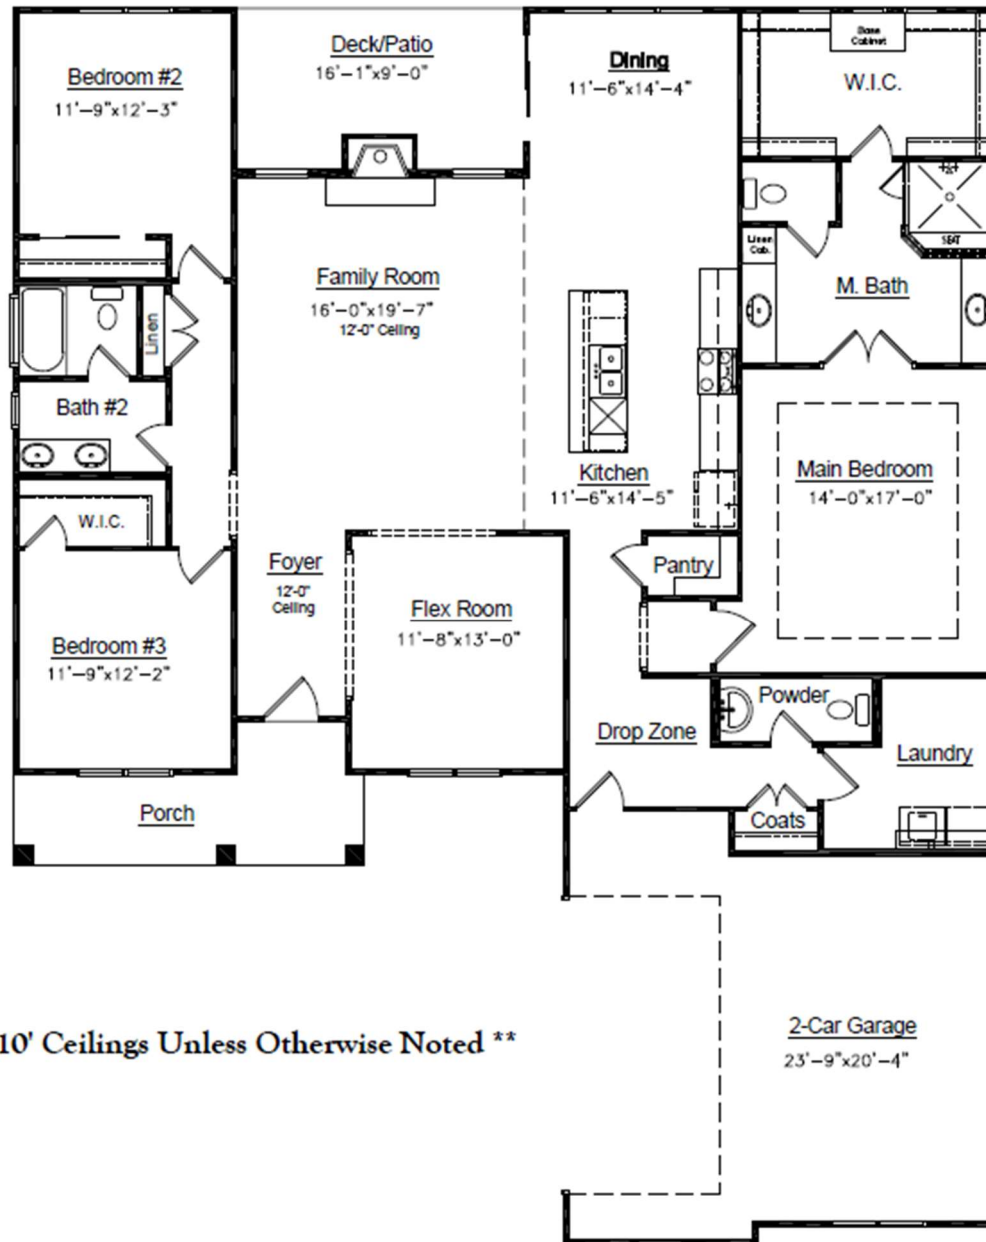

Elevation A

Elevation A – stone accents

The Sedona

The Sedona is a wonderfully designed ranch plan; this home also features a flex room that is the perfect office or bonus room. The open concept kitchen and large family room are perfect for family gatherings. The two secondary bedrooms have a wing of the home to themselves.

Note: Exterior detail and trim may vary. Rendering is an artistic interpretation and may not be exact.

**** 10' Ceilings Unless Otherwise Noted ****

The Sedona

This charming three-bedroom ranch-style home is ideal for families and empty nesters alike, offering comfort and style. The expansive main suite boasts an elegant bathroom and large closet, providing a serene retreat. A private secondary bedroom wing ensures privacy for children or guests. The versatile flex room can be tailored to your needs, whether as a home office or formal dining space. Plus, enjoy the convenience of a walk-in pantry, adding extra charm to this inviting home.