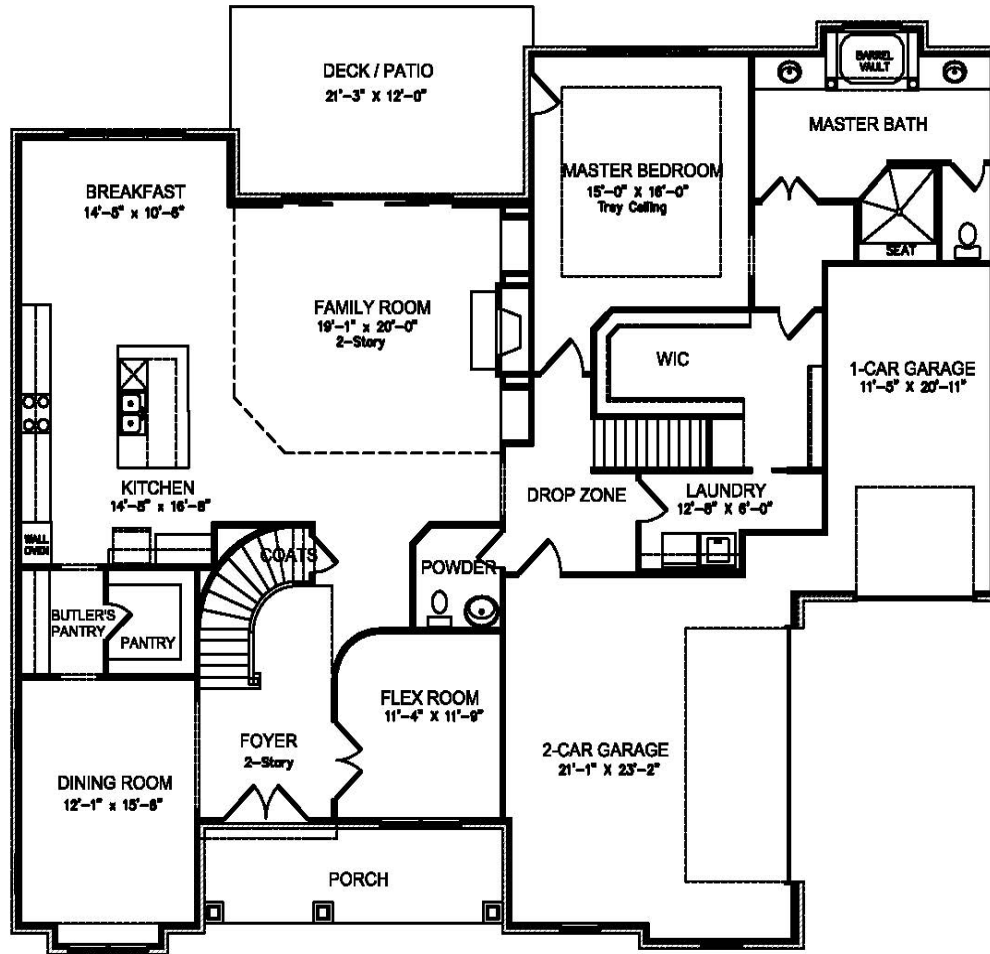

The Pearson

The Pearson is a grand home that is perfect for growing families. The curved staircase sets the tone for elegance. The open concept kitchen and two-story family room are sure to impress. The spacious master retreat is also located on the main floor.

For all elevations, side and front entry garages vary by community.

Note: Exterior detail and trim may vary. Rendering is an artistic interpretation and may not be exact.

The Pearson

The rear staircase to the bonus room is perfect for those running kids who are on a mission to play. The three secondary bedrooms all are spacious and have direct access to a bath and walk in closet.