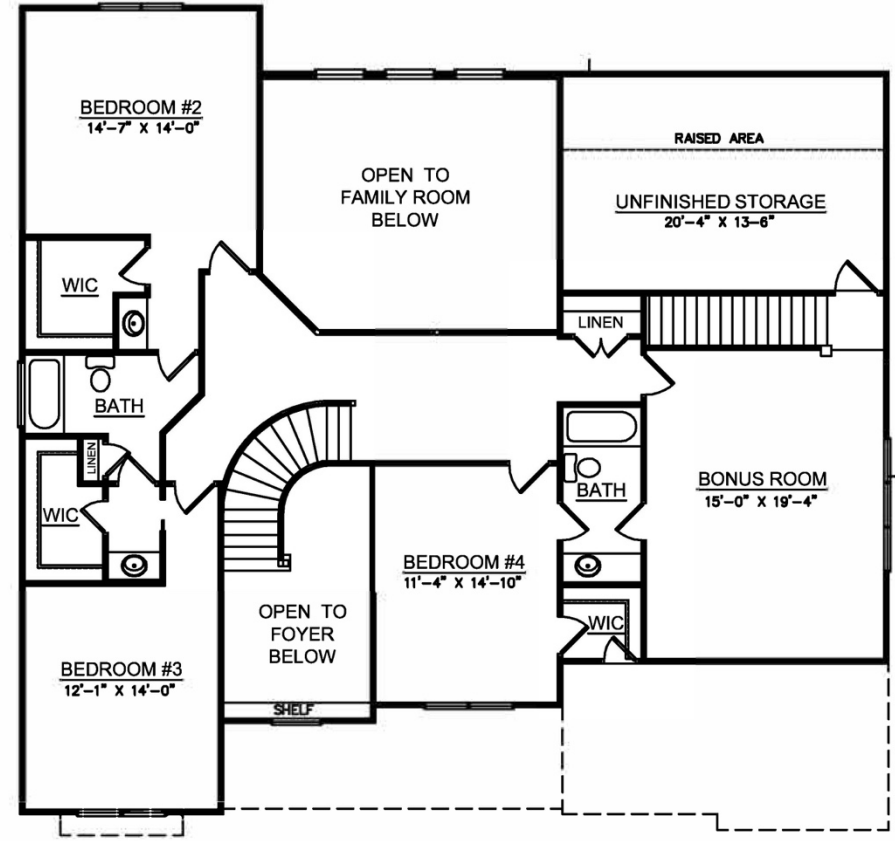

The Pearson

The Pearson is a grand home that is perfect for growing families. The curved staircase sets the tone for elegance. The open concept kitchen and two-story family room are sure to impress. The spacious master retreat is also located on the main floor.

For all elevations, side and front entry garages vary by community.

Note: Exterior detail and trim may vary. Rendering is an artistic interpretation and may not be exact.

The Pearson

The rear staircase to the bonus room is perfect for those running kids who are on a mission to play. The three secondary bedrooms all are spacious and have direct access to a bath and walk in closet.