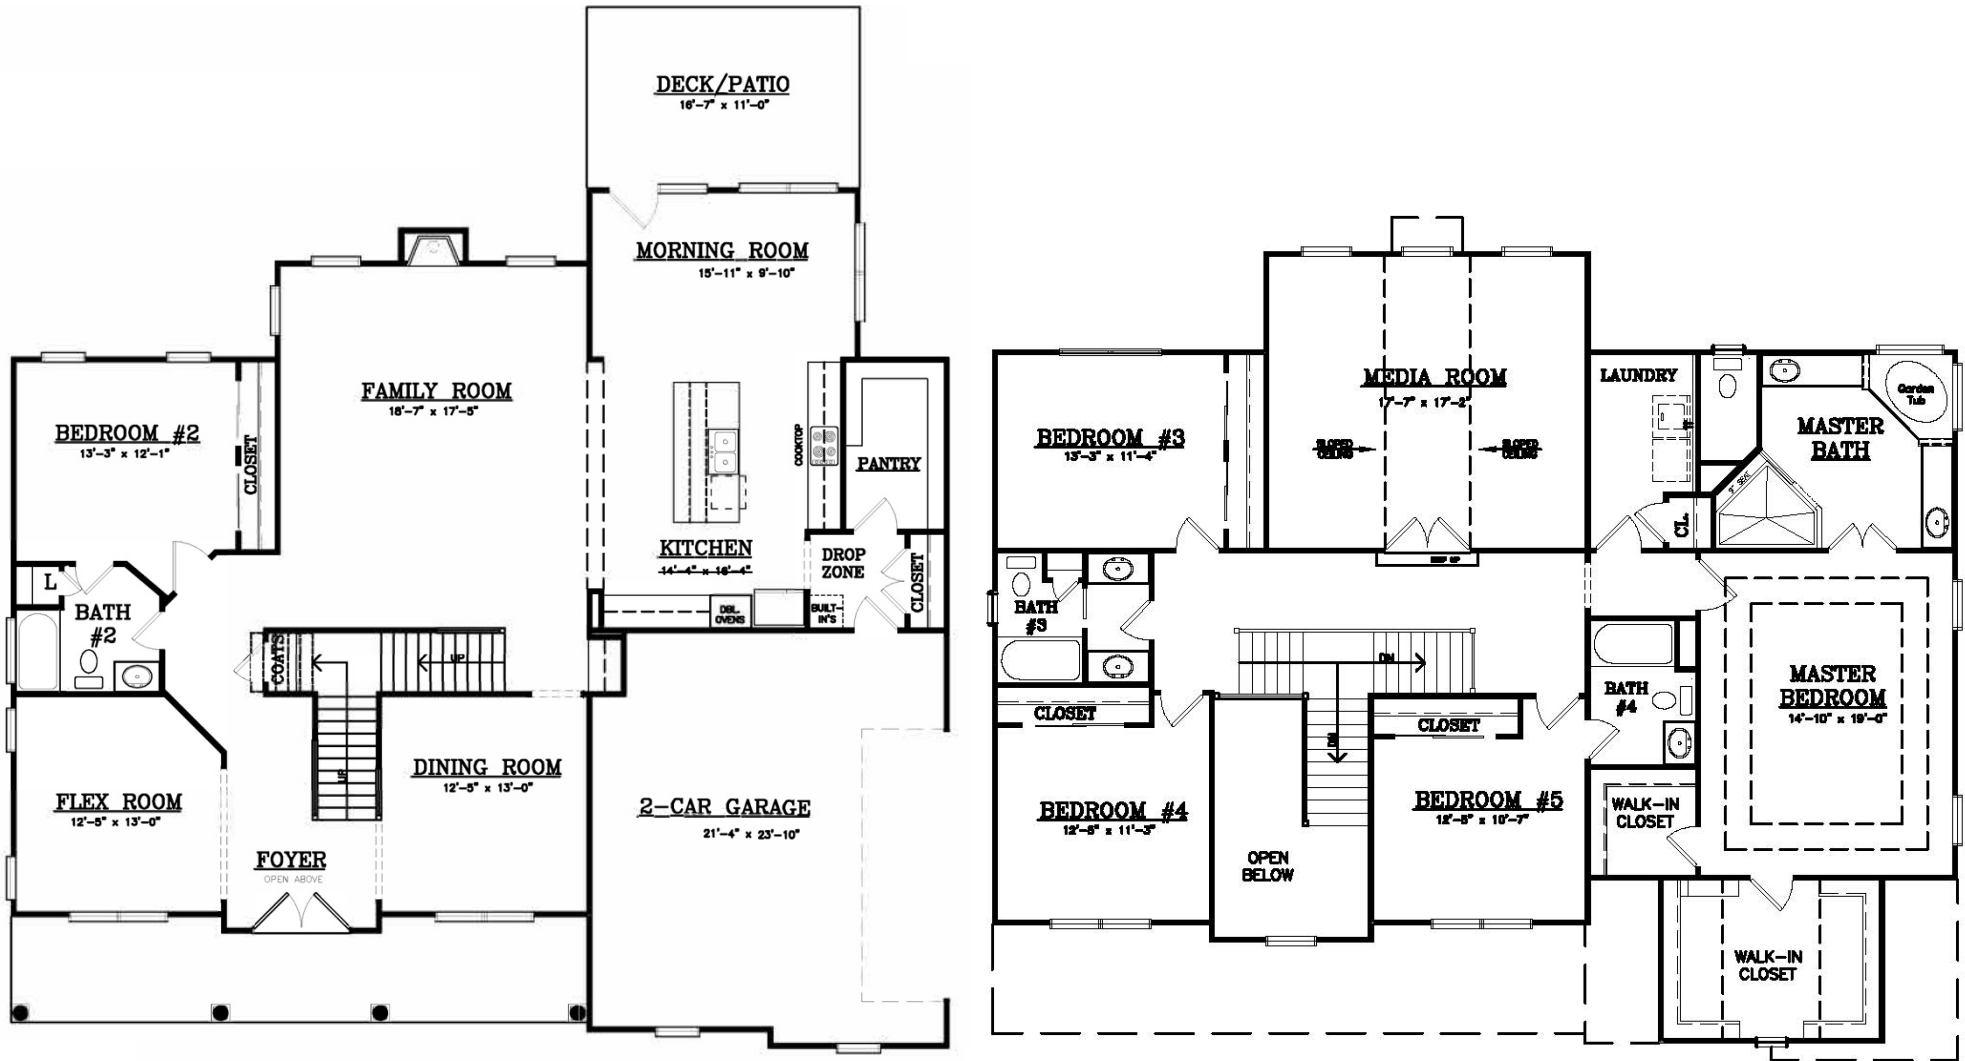

The Greenwood

The Greenwood is a spacious plan that is perfect for growing families. The flex room and separate guest room allow for an office and bedroom to both be located on the main floor. The morning room is large enough for a farm-style table, perfect for family gatherings.

For all elevations, side and front entry garages vary by community.

Note: Exterior detail and trim may vary. Rendering is an artistic interpretation and may not be exact.

The Greenwood

The spacious master suite is the perfect retreat. Three additional bedrooms and a large media room complete the second floor. The first-floor guest suite is sure to impress all of your overnight visitors.