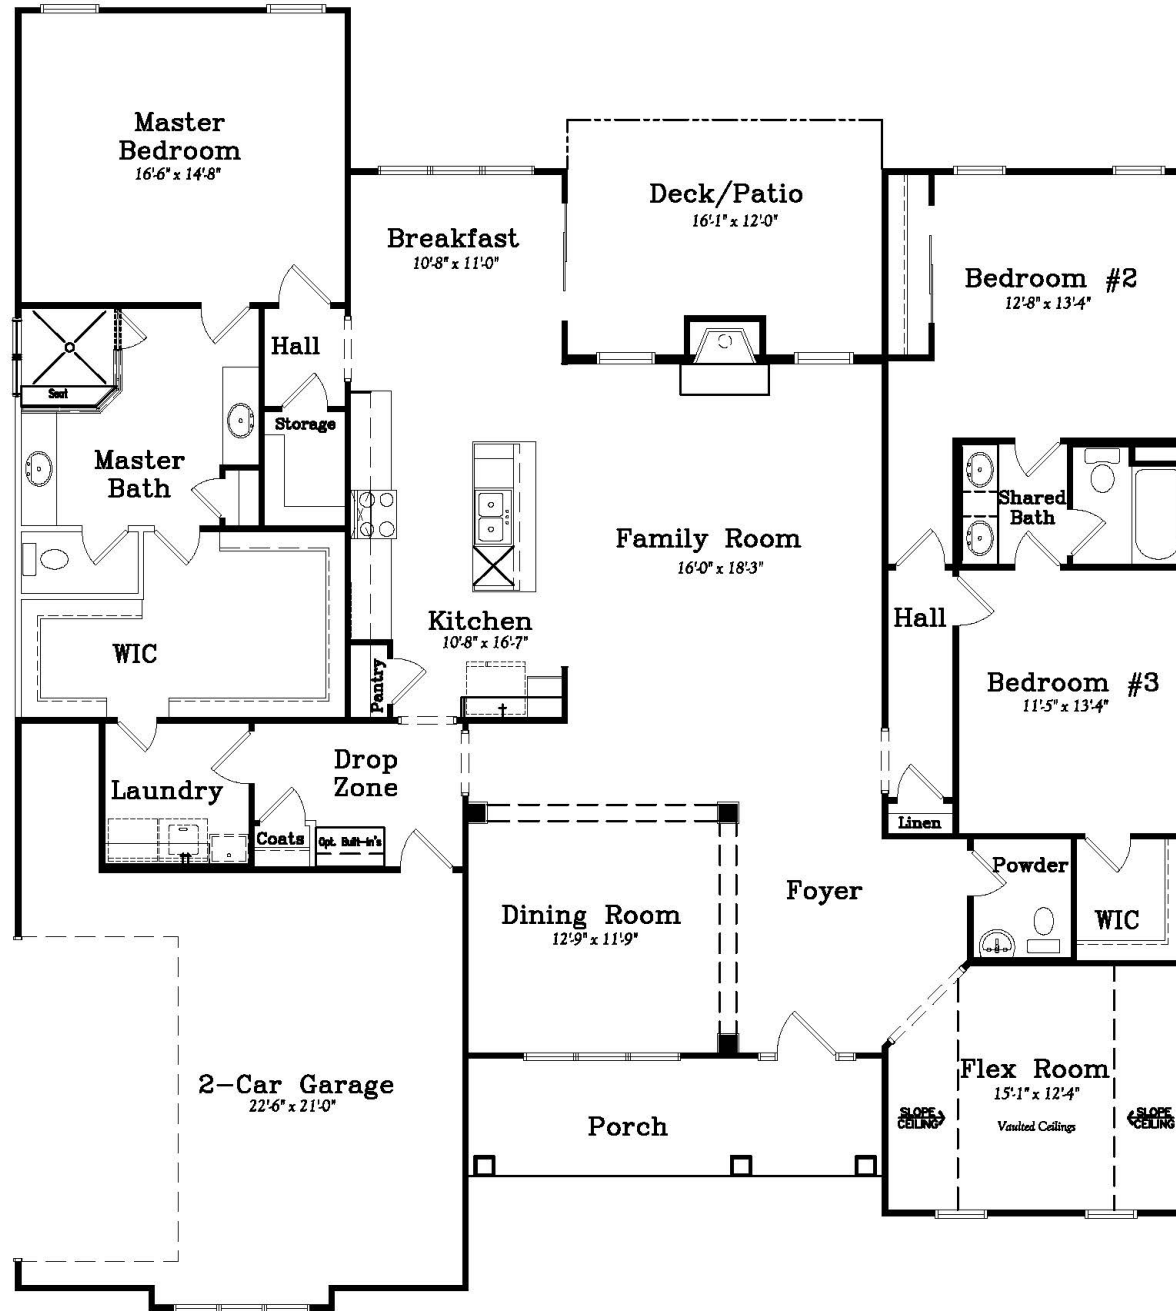

The Grayson

The Grayson is an inviting three-bedroom Ranch style home. The open concept is perfect for empty nesters and families alike. This is the ideal entertaining home.

For all elevations, side and front entry garages vary by community.

Note: Exterior detail and trim may vary. Rendering is an artistic interpretation and may not be exact.

The Grayson

The large master suite is ideally located in its own separate wing of the home. Two additional bedrooms are conveniently located off of the family room allowing everyone their own space.