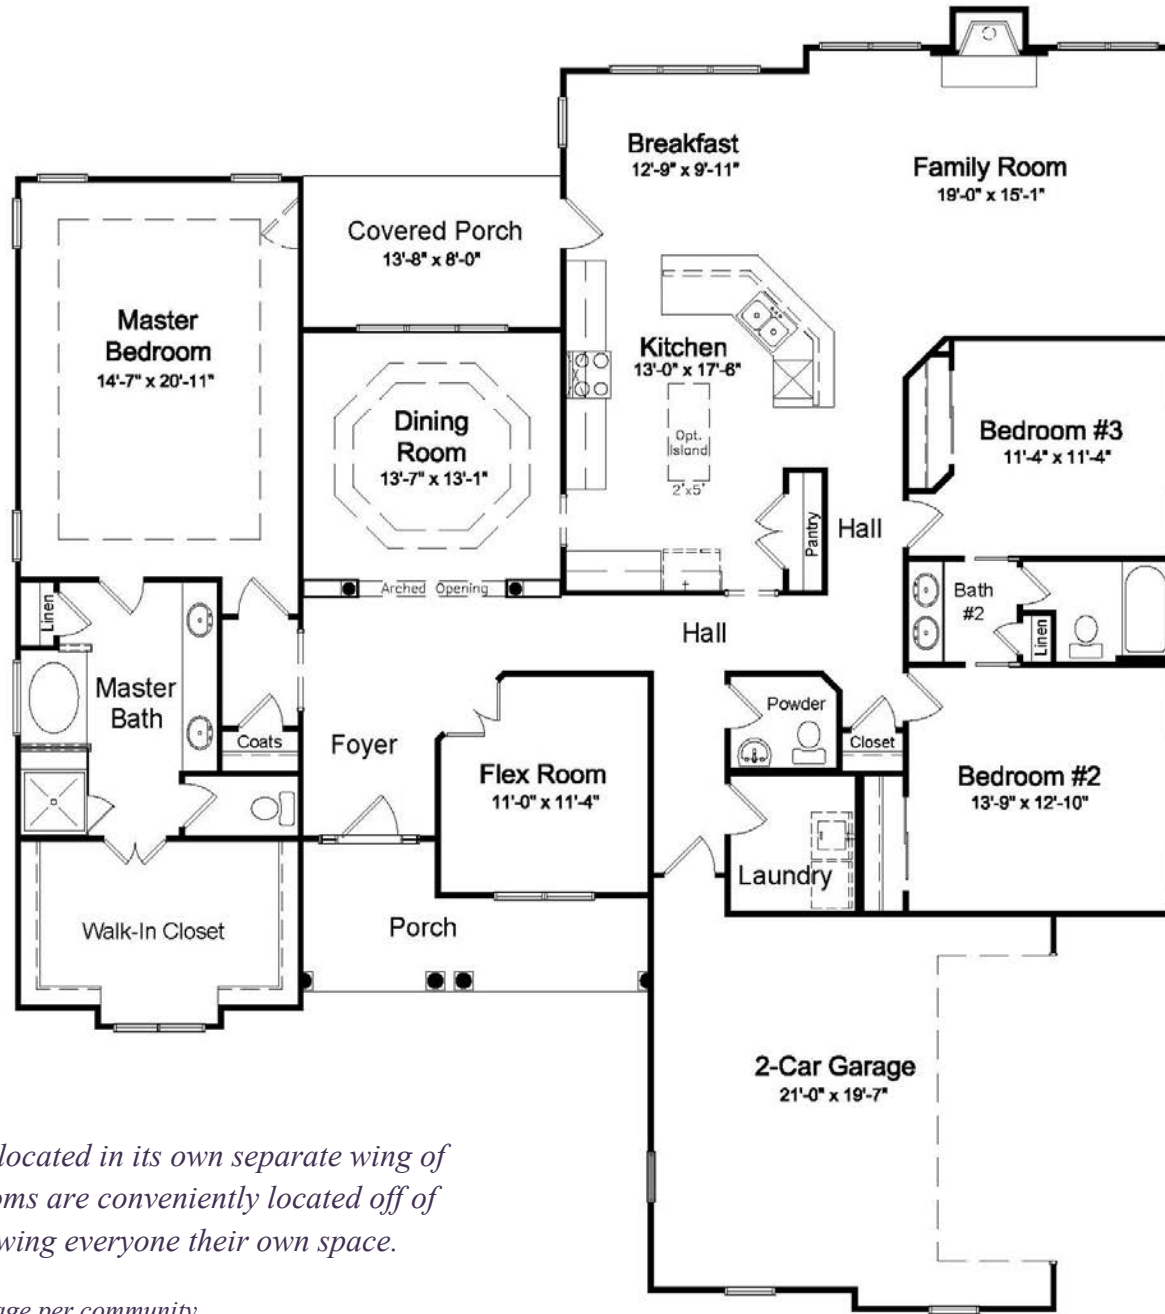

Elevation A

The Columbia

The Columbia is an inviting three bedroom Ranch style home. A gorgeous arched opening welcomes you into your formal Dining area conveniently located at the front of the home.

For all elevations, side and front entry garages vary by community.

Elevation B

Note: Exterior detail and trim may vary. Rendering is an artistic interpretation and may not be exact.

The Columbia

The large master suite is ideally located in its own separate wing of the home. Two additional bedrooms are conveniently located off of the kitchen and family room allowing everyone their own space.

10 ft ceilings standard | Side entry garage per community.

Note: Exterior detail and trim may vary. Rendering is an artistic interpretation and may not be exact.