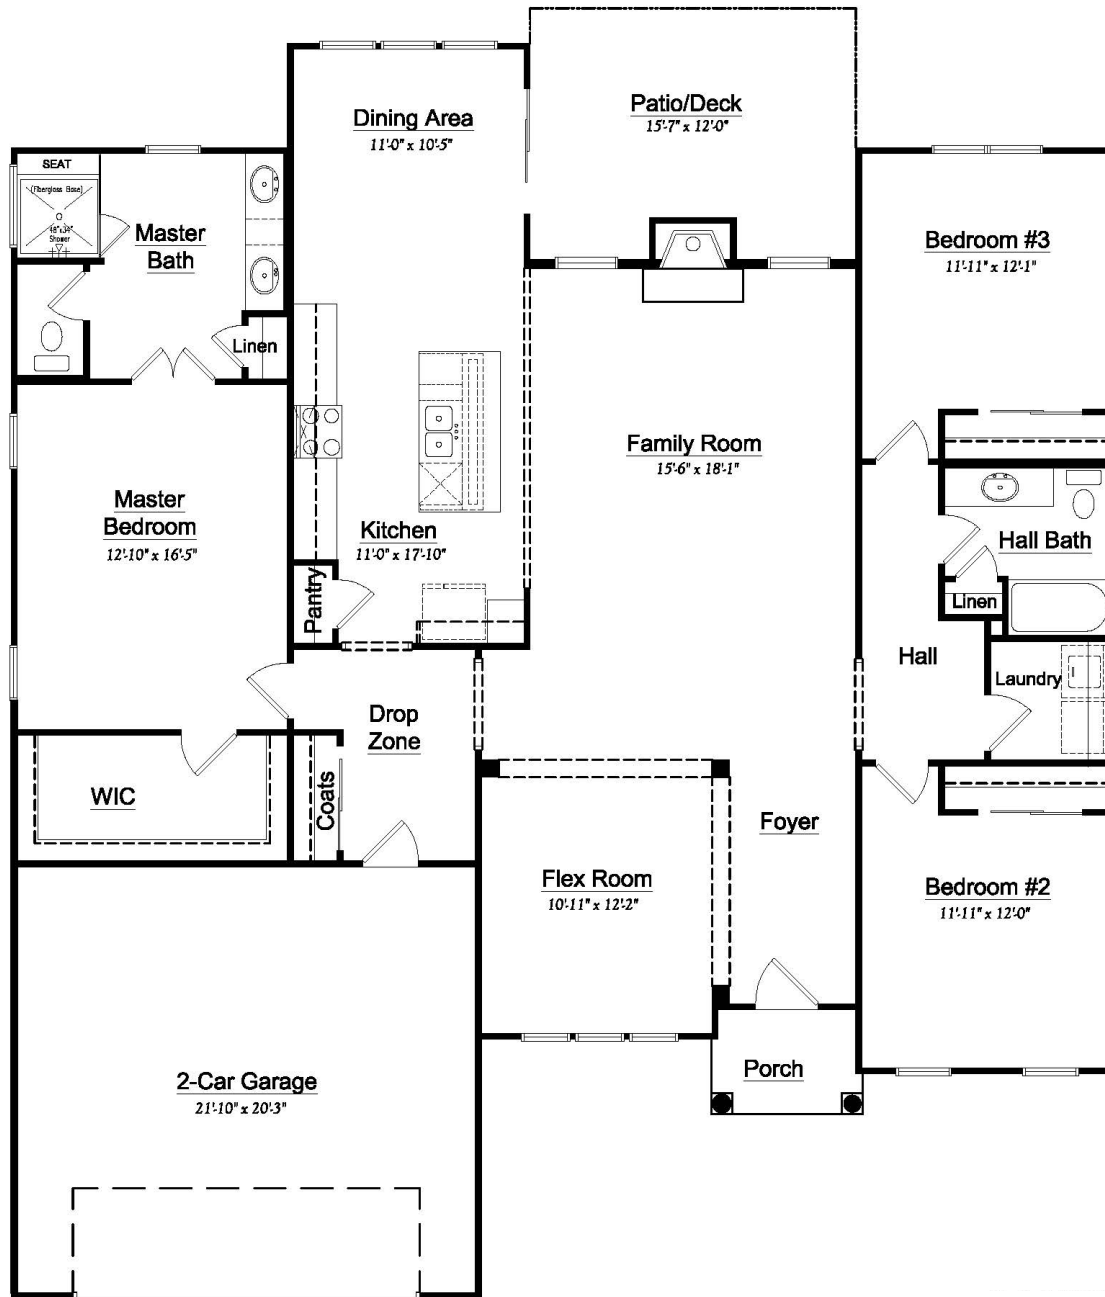

## *The Avery*

*Elevation A*

*The Avery is a charming three-bedroom Ranch style home with an open-concept family room and kitchen. The split-bedroom design makes this an ideal home.*

*For all elevations, side and front entry garages vary by community.*

Note: Exterior detail and trim may vary. Rendering is an artistic interpretation and may not be exact.

### *The Avery*

*The large master suite is ideally located in its own separate wing of the home. Two additional bedrooms are conveniently located off of the family room allowing everyone their own space. The flex room can be used as a formal dining room or a home office.*

*\*10 ft ceilings throughout*

Note: Exterior detail and trim may vary. Rendering is an artistic interpretation and may not be exact.