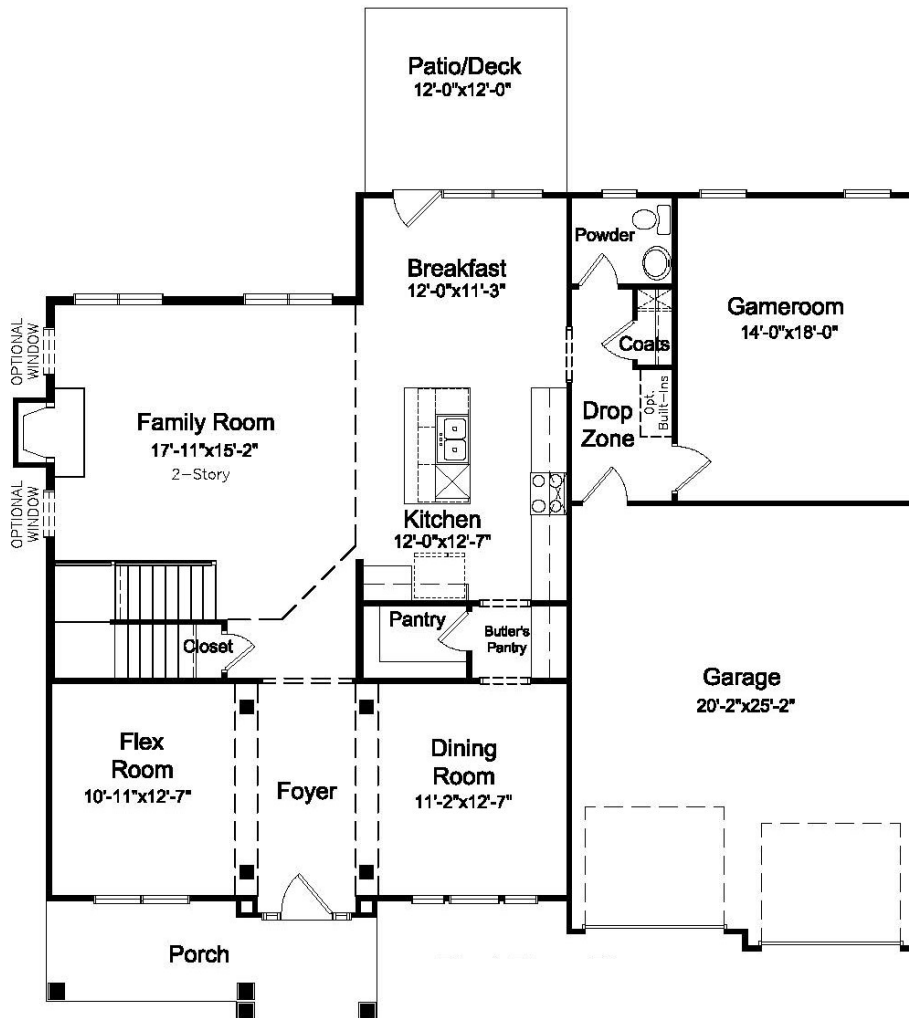

## *The Arlington*

*The Arlington is an award-winning open floor plan with a 2-story family room that allows light to flow from room to room. Conveniently located on the main level is a game-room as well as a flex room.*

*For all elevations, side and front entry garages vary by community.*

Note: Exterior detail and trim may vary. Rendering is an artistic interpretation and may not be exact.

*Elevation A*

*Elevation C Farmhouse*

## The Arlington

The kitchen is optimized for storage and designed for ease of cooking, located between the family room and game-room makes entertaining a breeze. The generous main suite features a large closet and luxurious bath, there is even a spot for an optional fireplace.