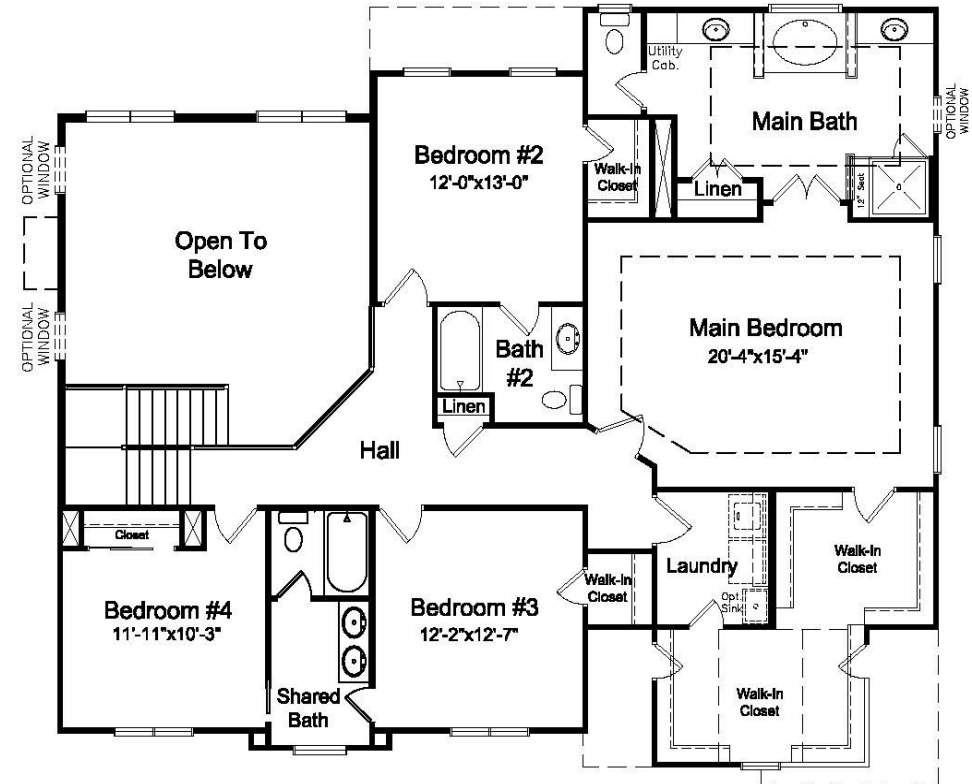

## *The Arlington*

*The Arlington is an award-winning open floor plan with a 2-story family room that allows light to flow from room to room. Conveniently located on the main level is a game-room as well as a flex room.*

*For all elevations, side and front entry garages vary by community.*

Note: Exterior detail and trim may vary. Rendering is an artistic interpretation and may not be exact.

*Elevation A*

*Elevation C Farmhouse*

## The Arlington

The kitchen is optimized for storage and designed for ease of cooking, located between the family room and game-room makes entertaining a breeze. The generous main suite features a large closet and luxurious bath, there is even a spot for an optional fireplace.