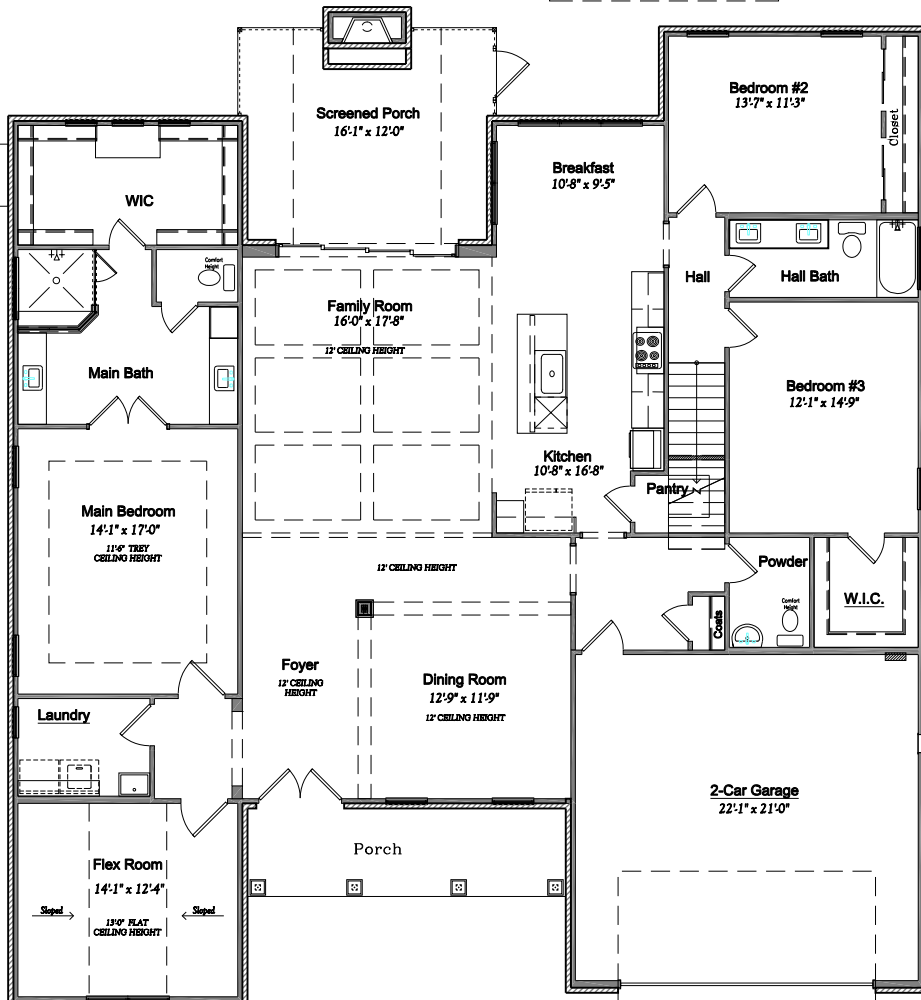

The Morgan

*Lot #36
@ Ardley*

*** 10' Ceiling Height ***

Front Elevation

The Morgan

Lot #36
@ Ardley

2nd Floor Plan

1st Floor Plan

** 10' Ceiling Height **