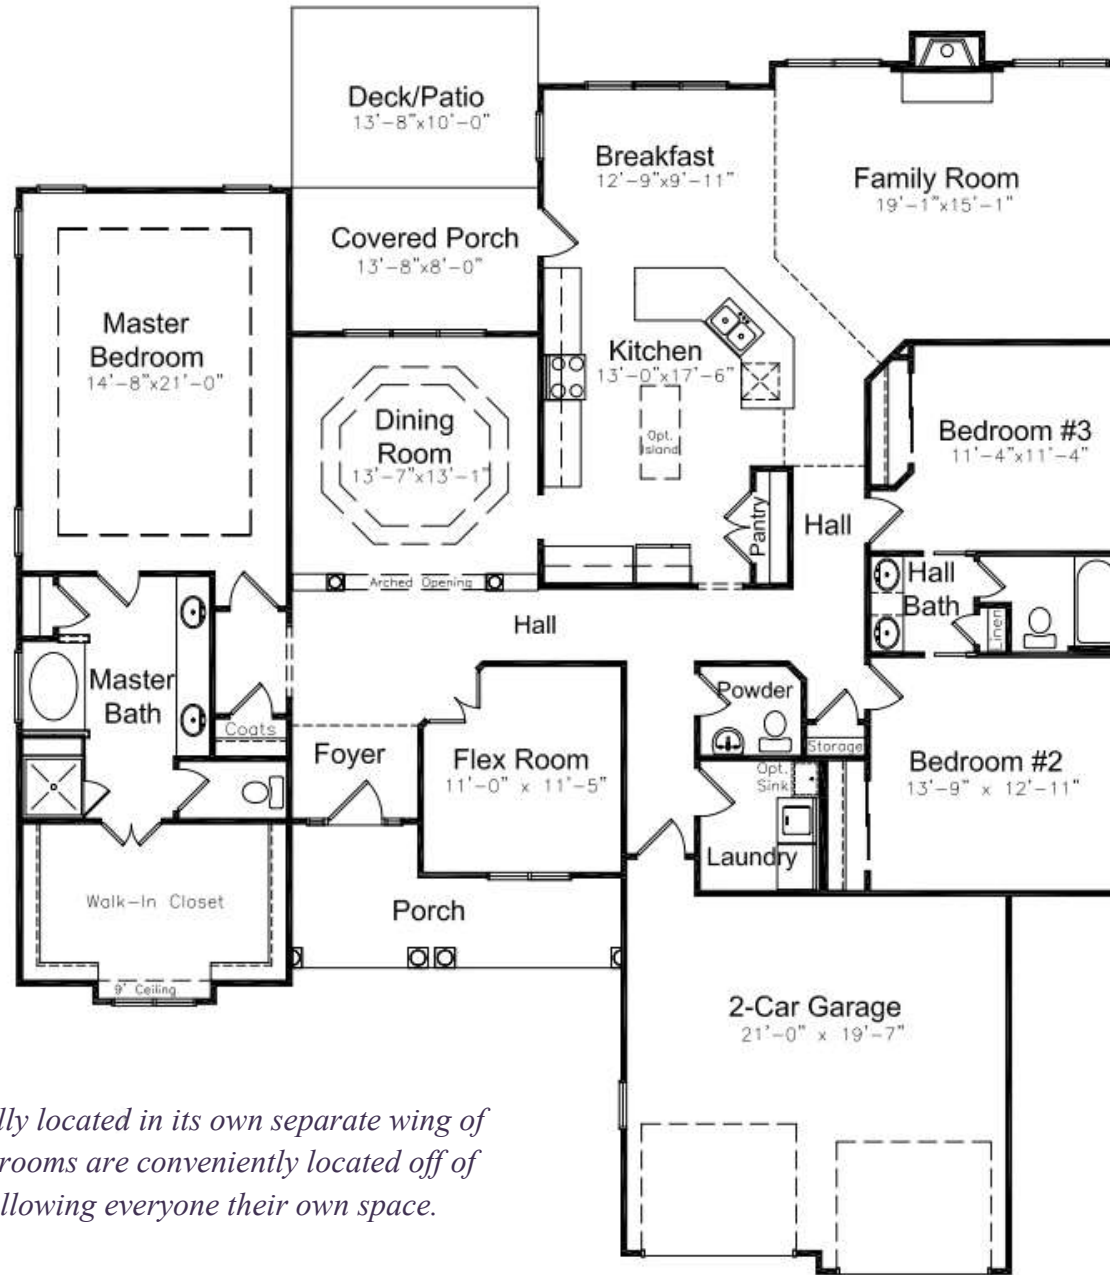

*Elevation A*

*Elevation B*

## *The Columbia*

*The Columbia is an inviting three bedroom Ranch style home. A gorgeous arched opening welcomes you into your formal Dining area conveniently located at the front of the home.*

*For all elevations, side and front entry garages vary by community.*

### *The Columbia*

*The large master suite is ideally located in its own separate wing of the home. Two additional bedrooms are conveniently located off of the kitchen and family room allowing everyone their own space.*