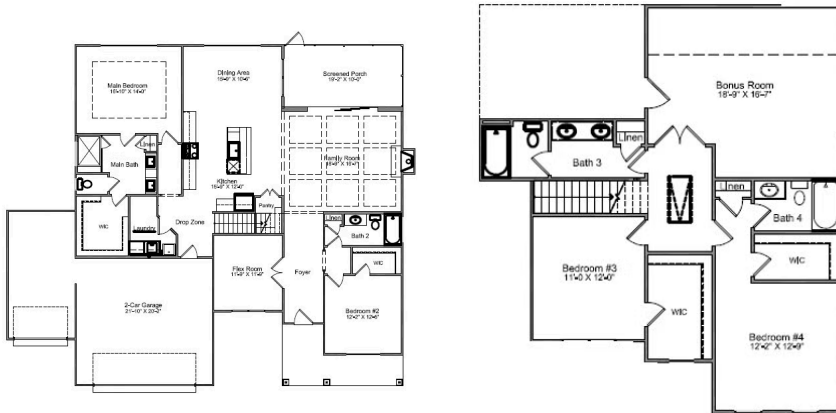

Floor Plan: **Dawson**

Bedrooms: **4**

Bathrooms: **4.0**

Square Feet: **3,050**

www.niblockhomes.com

For more information
704-842-9448

The Dawson blends smart design with everyday comfort in a way that feels instantly like home. With both the main suite and a guest room conveniently located on the first floor, it's designed for ease and flexibility. The spacious, open-concept kitchen and family room offer the perfect backdrop for everything from quiet evenings to lively gatherings. Need a home office, playroom, or formal dining area? The versatile flex room space adapts to your lifestyle. Two additional bedrooms, a full bathroom, and bonus room are located upstairs. This home features a gourmet kitchen and 3-car garage for ample storage space! Tucked away in the welcoming Brighton Park community, this home is located in the heart of Mount Pleasant, NC. Once a quiet textile town, Mount Pleasant now shines as a vibrant small-town destination, rich with character and charm. From its bustling Historic District—home to unique shops, restaurants, a brewery, and a distillery—to its well-known antique markets that attract treasure hunters from all over, there's always something to explore.

KITCHEN			
COUNTERTOPS QUARTZ, CARRARA DELHI	HARDWARE - DRAWERS S136-S02-F	HARDWARE - DOORS S136-S02-F	FURETECH FLOORING AVERY GARDEN FRESH GRAIN OAK
CABINETS - PARKER DOOR STYLE PERIMETER: NC WHITE, ISLAND: FUNK	BACKSPLASH SAN FRANCISCO PRESSING	SINK - STAINLESS SINGLE BOWL UNDERMOUNT	SINK FAUCET LENTA 28022-0A-001