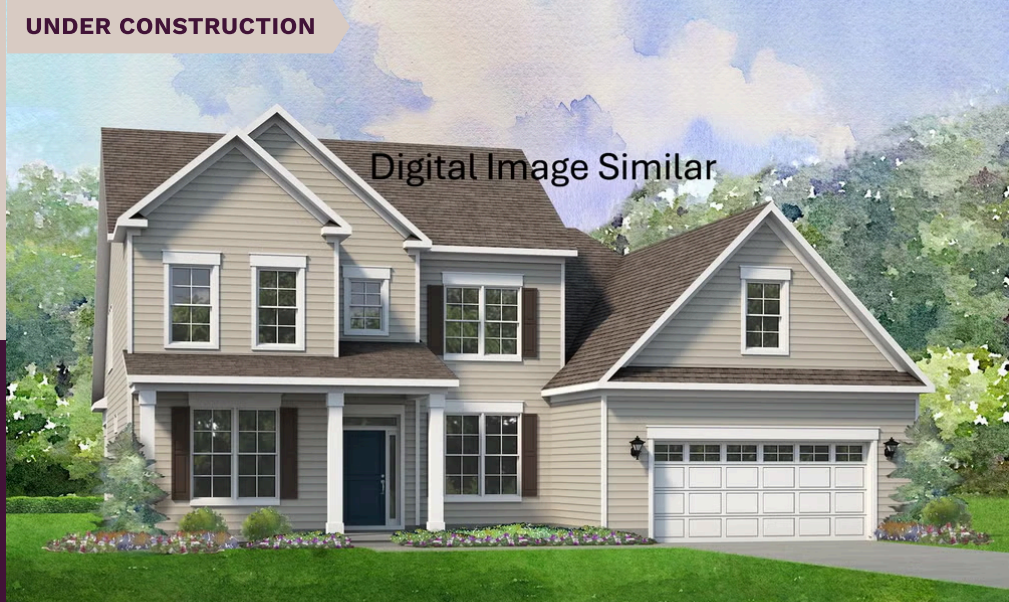

UNDER CONSTRUCTION

niblock homes

Priced at
\$697,600

Brighton Park

528 Oleander Street

Homesite 23

Mount Pleasant, NC 28124

HOME FEATURES

Floor Plan: **Dawson**

Bedrooms: **4**

Bathrooms: **4.0**

Square Feet: **3,050**

www.niblockhomes.com

For more information
704-842-9448

The Dawson blends smart design with everyday comfort in a way that feels instantly like home. With both the main suite and a guest room conveniently located on the first floor, it's designed for ease and flexibility. The spacious, open-concept kitchen and family room offer the perfect backdrop for everything from quiet evenings to lively gatherings. Need a home office, playroom, or formal dining area? The versatile flex room space adapts to your lifestyle. Two additional bedrooms, a full bathroom, and bonus room are located upstairs. This home features a gourmet kitchen and 3-car garage for ample storage space! Tucked away in the welcoming Brighton Park community, this home is located in the heart of Mount Pleasant, NC. Once a quiet textile town, Mount Pleasant now shines as a vibrant small-town destination, rich with character and charm. From its bustling Historic District—home to unique shops, restaurants, a brewery, and a distillery—to its well-known antique markets that attract treasure hunters from all over, there's always something to explore.