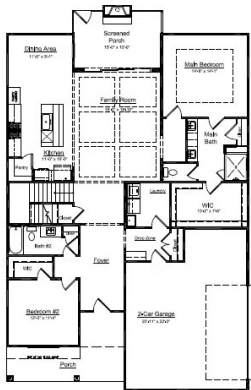

## Adalyn Park

177 Eve Ash Lane

Homesite 27

Mooresville, NC 28115

The Ashlyn awaits you at Adalyn Park. This is the ideal home for modern family living. The main-level primary suite offers a private retreat, complete with an elegant bath and a spacious walk-in closet. A convenient guest suite is also located on the main floor, perfect for visitors. The open-concept kitchen flows seamlessly into a large family room, creating an inviting space for everyday moments and special gatherings alike. Upstairs, you'll find two additional bedrooms and a versatile bonus room—perfect for a playroom or media space. Nestled in the highly sought-after Adalyn Park community, this home places you just minutes from downtown Mooresville and convenient access to I-77. It's easy to see why this area is becoming one of the Charlotte region's most desirable suburbs. Enjoy the charm of local shops and restaurants, along with the convenience of nearby national retailers—everything you need is right at your fingertips. Plus, you're just moments away from Iredell County's top-rated medical facilities. Families will appreciate being part of the Mooresville Graded School District, recognized as one of the top 10 school districts in North Carolina for K-12 academic achievement. Don't wait—make this home yours now!

## HOME FEATURES

Floor Plan: **Ashlyn**

Bedrooms: **4**

Bathrooms: **3.0**

Square Feet: **2,748**

[www.niblockhomes.com](http://www.niblockhomes.com)

For more information  
**704-842-9448**

Document generated 06/19/2026 Prices, floor plans, square footage, features, and materials are subject to change at any time and may vary by community. List prices are for informational purposes only, are not binding, and do not create any contractual obligation(s). Home renderings are artistic representations and may not depict exact colors, materials, or features.