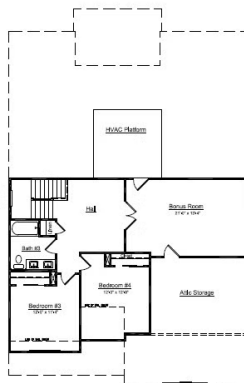

UNDER CONSTRUCTION

niblock homes

Priced at
\$712,700

Adalyn Park

177 Eve Ash Lane

Homesite 27

Mooresville, NC 28115

The Ashlyn awaits you at Adalyn Park. This is the ideal home for modern family living. The main-level primary suite offers a private retreat, complete with an elegant bath and a spacious walk-in closet. A convenient guest suite is also located on the main floor, perfect for visitors. The open-concept kitchen flows seamlessly into a large family room, creating an inviting space for everyday moments and special gatherings alike. Upstairs, you'll find two additional bedrooms and a versatile bonus room—perfect for a playroom or media space. Nestled in the highly sought-after Adalyn Park community, this home places you just minutes from downtown Mooresville and convenient access to I-77. It's easy to see why this area is becoming one of the Charlotte region's most desirable suburbs. Enjoy the charm of local shops and restaurants, along with the convenience of nearby national retailers—everything you need is right at your fingertips. Plus, you're just moments away from Iredell County's top-rated medical facilities. Families will appreciate being part of the Mooresville Graded School District, recognized as one of the top 10 school districts in North Carolina for K-12 academic achievement. Don't wait—make this home yours now!

HOME FEATURES

Floor Plan: **Ashlyn**

Bedrooms: **4**

Bathrooms: **3.0**

Square Feet: **2,748**

www.niblockhomes.com

For more information
704-842-9448

Document generated 07/9/2026 Prices, floor plans, square footage, features, and materials are subject to change at any time and may vary by community. List prices are for informational purposes only, are not binding, and do not create any contractual obligation(s). Home renderings are artistic representations and may not depict exact colors, materials, or features.