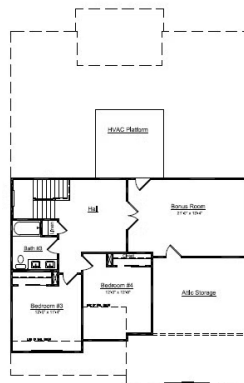

## Adalyn Park

177 Eve Ash Lane

Homesite 27

Mooresville, NC 28115

The Ashlyn awaits you at Adalyn Park. This is the ideal home for modern family living. The main-level primary suite offers a private retreat, complete with an elegant bath and a spacious walk-in closet. A convenient guest suite is also located on the main floor, perfect for visitors. The open-concept kitchen flows seamlessly into a large family room, creating an inviting space for everyday moments and special gatherings alike. Upstairs, you'll find two additional bedrooms and a versatile bonus room—perfect for a playroom or media space. Nestled in the highly sought-after Adalyn Park community, this home places you just minutes from downtown Mooresville and convenient access to I-77. It's easy to see why this area is becoming one of the Charlotte region's most desirable suburbs. Enjoy the charm of local shops and restaurants, along with the convenience of nearby national retailers—everything you need is right at your fingertips. Plus, you're just moments away from Iredell County's top-rated medical facilities. Families will appreciate being part of the Mooresville Graded School District, recognized as one of the top 10 school districts in North Carolina for K-12 academic achievement. Don't wait—make this home yours now!

## HOME FEATURES

Floor Plan: **Ashlyn**

Bedrooms: **4**

Bathrooms: **3.0**

Square Feet: **2,748**

[www.niblockhomes.com](http://www.niblockhomes.com)

For more information  
**704-842-9448**

Document generated 06/19/2026 Prices, floor plans, square footage, features, and materials are subject to change at any time and may vary by community. List prices are for informational purposes only, are not binding, and do not create any contractual obligation(s). Home renderings are artistic representations and may not depict exact colors, materials, or features.