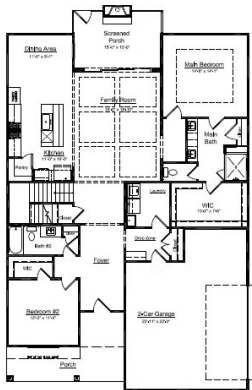

UNDER CONSTRUCTION

niblock homes

Priced at
\$712,700

Adalyn Park

177 Eve Ash Lane

Homesite 27

Mooresville, NC 28115

The Ashlyn awaits you at Adalyn Park. This is the ideal home for modern family living. The main-level primary suite offers a private retreat, complete with an elegant bath and a spacious walk-in closet. A convenient guest suite is also located on the main floor, perfect for visitors. The open-concept kitchen flows seamlessly into a large family room, creating an inviting space for everyday moments and special gatherings alike. Upstairs, you'll find two additional bedrooms and a versatile bonus room—perfect for a playroom or media space. Nestled in the highly sought-after Adalyn Park community, this home places you just minutes from downtown Mooresville and convenient access to I-77. It's easy to see why this area is becoming one of the Charlotte region's most desirable suburbs. Enjoy the charm of local shops and restaurants, along with the convenience of nearby national retailers—everything you need is right at your fingertips. Plus, you're just moments away from Iredell County's top-rated medical facilities. Families will appreciate being part of the Mooresville Graded School District, recognized as one of the top 10 school districts in North Carolina for K-12 academic achievement. Don't wait—make this home yours now!

HOME FEATURES

Floor Plan: **Ashlyn**

Bedrooms: **4**

Bathrooms: **3.0**

Square Feet: **2,748**

www.niblockhomes.com

For more information
704-842-9448

Document generated 07/9/2026 Prices, floor plans, square footage, features, and materials are subject to change at any time and may vary by community. List prices are for informational purposes only, are not binding, and do not create any contractual obligation(s). Home renderings are artistic representations and may not depict exact colors, materials, or features.