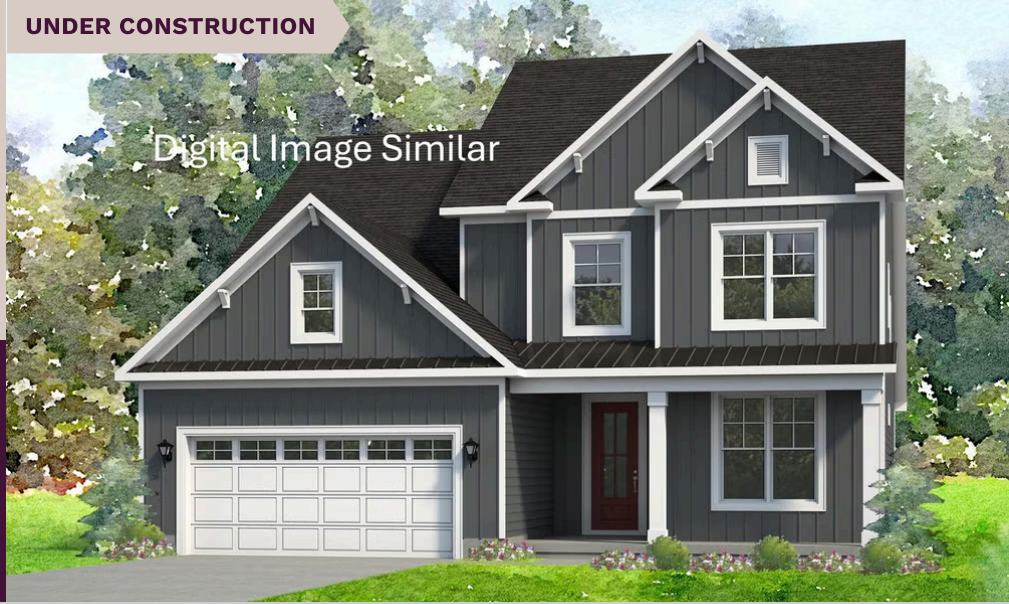

# niblock homes

UNDER CONSTRUCTION

Digital Image Similar

Priced at  
**\$712,700**

## Adalyn Park

177 Eve Ash Lane

Homesite 27

Mooresville, NC 28115

The Ashlyn awaits you at Adalyn Park. This is the ideal home for modern family living. The main-level primary suite offers a private retreat, complete with an elegant bath and a spacious walk-in closet. A convenient guest suite is also located on the main floor, perfect for visitors. The open-concept kitchen flows seamlessly into a large family room, creating an inviting space for everyday moments and special gatherings alike. Upstairs, you'll find two additional bedrooms and a versatile bonus room—perfect for a playroom or media space. Nestled in the highly sought-after Adalyn Park community, this home places you just minutes from downtown Mooresville and convenient access to I-77. It's easy to see why this area is becoming one of the Charlotte region's most desirable suburbs. Enjoy the charm of local shops and restaurants, along with the convenience of nearby national retailers—everything you need is right at your fingertips. Plus, you're just moments away from Iredell County's top-rated medical facilities. Families will appreciate being part of the Mooresville Graded School District, recognized as one of the top 10 school districts in North Carolina for K-12 academic achievement. Don't wait—make this home yours now!