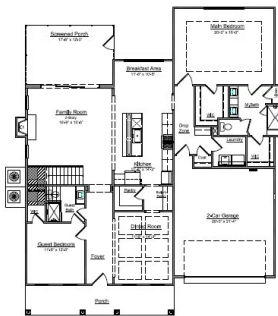

KITCHEN			
COUNTERTOPS QUARTZ, ICED WHITE	HARDWARE - DRAWERS SL26-402-F	HARDWARE - DOORS SL29-402-F	LAMINATE FLOORING SALIDA'S ROPE OAK
CABINETS - FRAME & DOOR ICE WHITE FINISH (ON BEING GUARD	BACKSPASH MESMERIST TRANCE # HEX	SINK - STAINLESS SINGLE BOWL	SINK FAUCET SL79-AR-DST COBALT

Document generated 06/19/2026 Prices, floor plans, square footage, features, and materials are subject to change at any time and may vary by community. List prices are for informational purposes only, are not binding, and do not create any contractual obligation(s). Home renderings are artistic representations and may not depict exact colors, materials, or features.