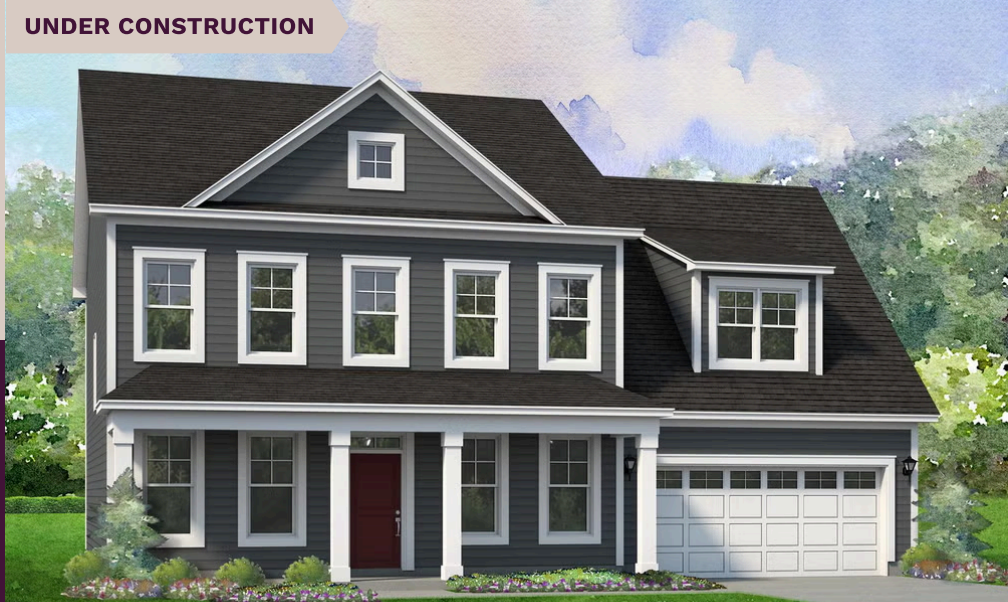

UNDER CONSTRUCTION

# niblock homes

Priced At  
**\$729,557**

### 2575 Cornelius Pl NW Lot 82

Concord, NC 28027

The Hillcrest awaits you at Red Hill. This four-bedroom home features a breathtaking two-story family room that fills the heart of the home with natural light. A formal dining room, private guest suite, and a main-level primary suite—with a spacious bathroom and dual walk-in closets—add elegance and ease to your daily routine. Upstairs, you'll find three generously sized bedrooms, two full baths, and an oversized bonus room—perfect for a playroom, media space, or whatever your lifestyle requires. This home offers a unique opportunity to become part of the charming Red Hill community—one of Concord's hidden gems. Rich in character and history, this very property is where the home of Martin Pheifer once stood, a prominent local figure and close friend of George Washington. Along with its rich history, this neighborhood offers many "one-with-nature" amenities such as scenic walking trails, access to the Carolina Thread Trail, and peaceful park areas—perfect for enjoying the outdoors just steps from your front door. Just minutes from I-85, Highway 29, and George Liles Parkway, this community offers easy access to shopping, restaurants, and premier medical facilities. Residents will also enjoy Cabarrus County's excellent schools and lower taxes. Start your next chapter right here—your new home is waiting.