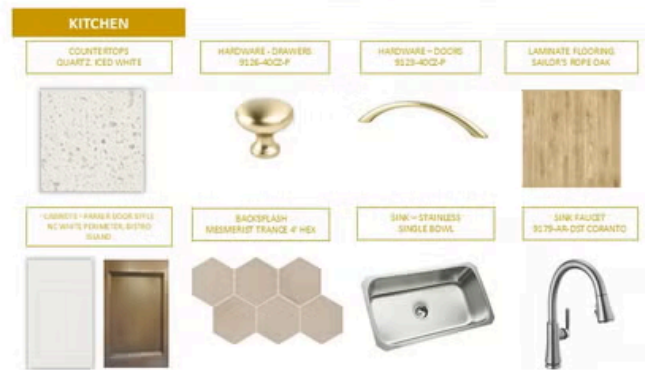

## HOME FEATURES

Floor Plan: **Hillcrest**

Bedrooms: **4**

Bathrooms: **3.5**

Square Feet: **3,247**

[www.niblockhomes.com](http://www.niblockhomes.com)

For more information  
**704-842-9448**

Document generated 05/10/2026 Prices, floor plans, square footage, features, and materials are subject to change at any time and may vary by community. List prices are for informational purposes only, are not binding, and do not create any contractual obligation(s). Home renderings are artistic representations and may not depict exact colors, materials, or features.