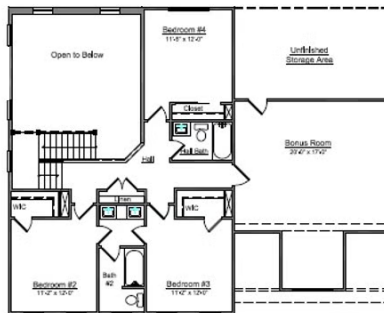

KITCHEN			
COUNTERTOPS QUARTZ, ICED WHITE	HARDWARE - DRAWERS SL26-402-F	HARDWARE - DOORS SL29-402-F	LAMINATE FLOORING SALIDA'S ROPE OAK
CABINETS - FRAME & DOOR ICE WHITE FINISH (ON BEING GUARD	BACKSPASH MESMERIST TRANCE # HEX	SINK - STAINLESS SINGLE BOWL	SINK FAUCET SL79-AR-DST COBALT

Document generated 06/19/2026 Prices, floor plans, square footage, features, and materials are subject to change at any time and may vary by community. List prices are for informational purposes only, are not binding, and do not create any contractual obligation(s). Home renderings are artistic representations and may not depict exact colors, materials, or features.