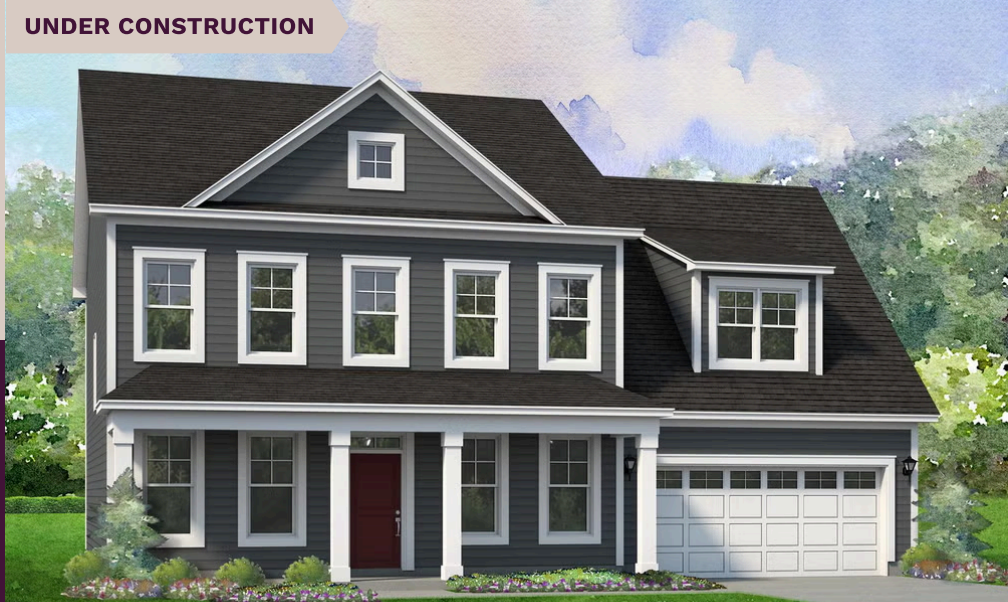

UNDER CONSTRUCTION

# niblock homes

Priced At  
**\$729,500**

### 2575 Cornelius Pl NW Lot 82

Concord, NC 28027

The Hillcrest awaits you at Red Hill. This four-bedroom home features a breathtaking two-story family room that fills the heart of the home with natural light. A formal dining room, private guest suite, and a main-level primary suite—with a spacious bathroom and dual walk-in closets—add elegance and ease to your daily routine. Upstairs, you'll find three generously sized bedrooms, two full baths, and an oversized bonus room—perfect for a playroom, media space, or whatever your lifestyle requires. This home offers a unique opportunity to become part of the charming Red Hill community—one of Concord's hidden gems. Rich in character and history, this very property is where the home of Martin Pheifer once stood, a prominent local figure and close friend of George Washington. Along with its rich history, this neighborhood offers many "one-with-nature" amenities such as scenic walking trails, access to the Carolina Thread Trail, and peaceful park areas—perfect for enjoying the outdoors just steps from your front door. Just minutes from I-85, Highway 29, and George Liles Parkway, this community offers easy access to shopping, restaurants, and premier medical facilities. Residents will also enjoy Cabarrus County's excellent schools and lower taxes. Start your next chapter right here—your new home is waiting.