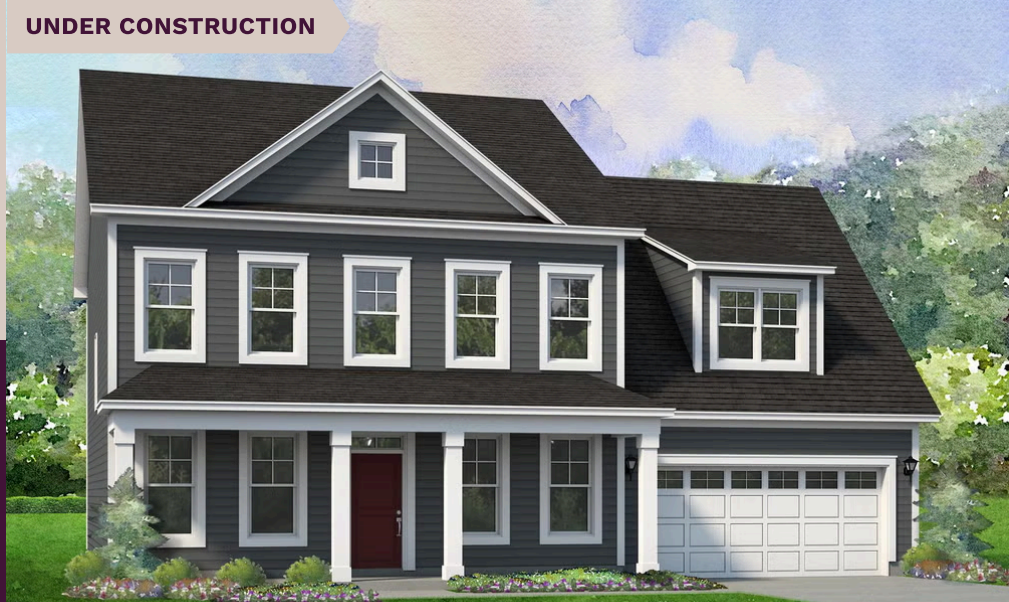

UNDER CONSTRUCTION

# niblock homes

Priced at  
**\$729,500**

## Red Hill

**2575 Cornelius Pl NW**

Homesite 82

Concord, NC 28027

The Hillcrest awaits you at Red Hill. This five-bedroom home features a breathtaking two-story family room that fills the heart of the home with natural light. A formal dining room, private guest suite, and a main-level primary suite—with a spacious bathroom and dual walk-in closets—add elegance and ease to your daily routine. Upstairs, you'll find three generously sized bedrooms, two full baths, and an oversized bonus room—perfect for a playroom, media space, or whatever your lifestyle requires. This home offers a unique opportunity to become part of the charming Red Hill community—one of Concord's hidden gems. Rich in character and history, this very property is where the home of Martin Pheifer once stood, a prominent local figure and close friend of George Washington. Along with its rich history, this neighborhood offers many "one-with-nature" amenities such as scenic walking trails, access to the Carolina Thread Trail, and peaceful park areas—perfect for enjoying the outdoors just steps from your front door. Just minutes from I-85, Highway 29, and George Liles Parkway, this community offers easy access to shopping, restaurants, and premier medical facilities. Residents will also enjoy Cabarrus County's excellent schools and lower taxes. Start your next chapter right here—your new home is waiting.