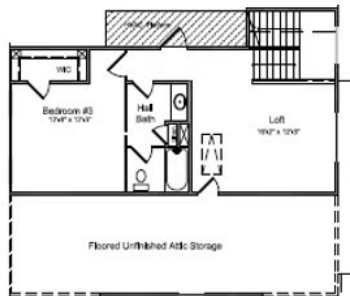

niblock homes

SOLD: UNDER CONTRACT

Priced at
\$729,500

Cumberland

3000 Alveston Dr NW

Homesite 88

Concord, NC 28027

The uniquely designed Woodhaven offers relaxed, low-maintenance living in a beautifully crafted layout tailored for active adults. This thoughtfully designed two-story, three-bedroom home blends comfort, flexibility, and timeless style. The open-concept main level features an expansive sunroom off the great room that leads to a rear patio — perfect for morning coffee or evening gatherings. Built-in bookcases flank the fireplace, creating a warm focal point that seamlessly connects the kitchen, dining area, and great room for both entertaining and quiet evenings at home. Privately positioned at the rear of the home, the main-level primary suite offers a spacious retreat complete with a garden tub, separate zero-entry shower with seat, and an oversized walk-in closet that conveniently connects to the laundry room. At the front of the home, a generously sized secondary bedroom is paired with an adjacent bath featuring a zero-entry shower, offering ease of use and thoughtful flexibility for guests or evolving lifestyle needs. The attached two-car garage is extended an additional two feet, providing extra space for storage, hobbies, or easier everyday access. Upstairs, a third bedroom, full bath, and loft/office provide additional living space — ideal for visiting family, hobbies, or creating your own private retreat. You'll also enjoy fully floored walk-out storage accessed from the loft area.